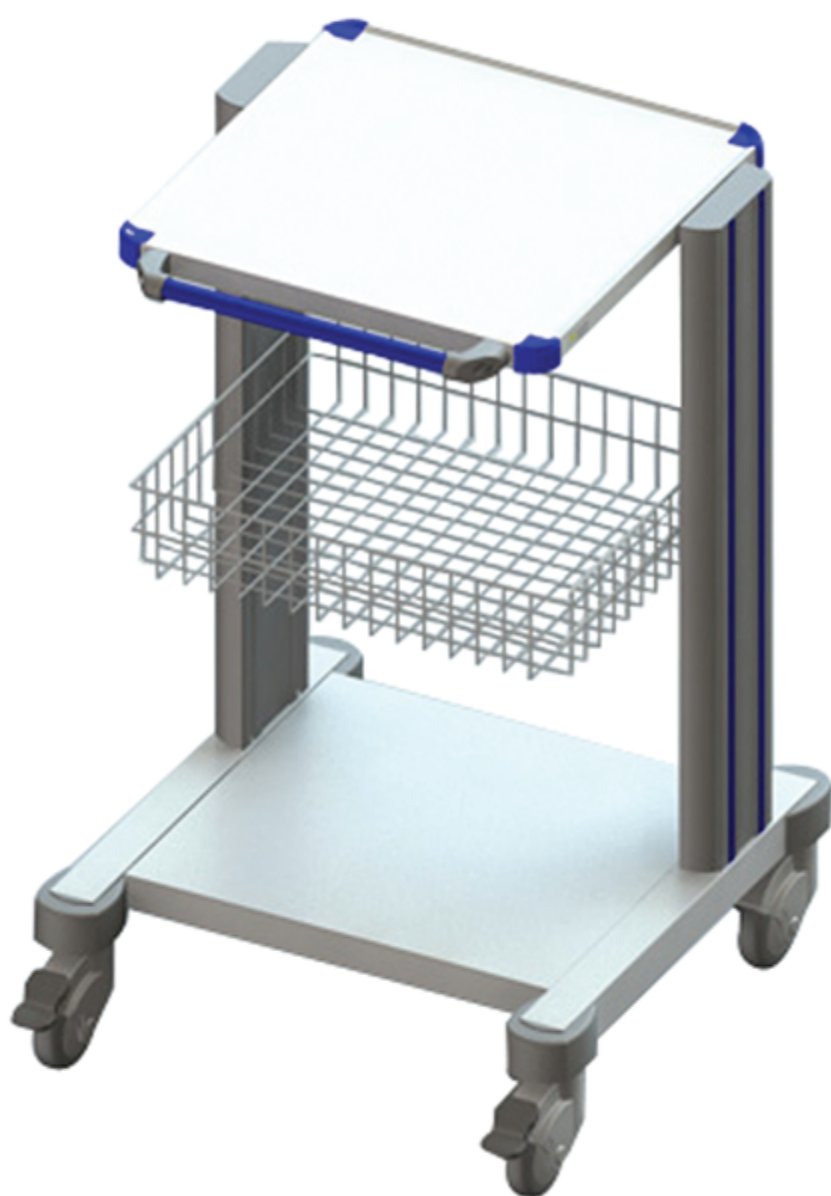

SOFTO LIGHT