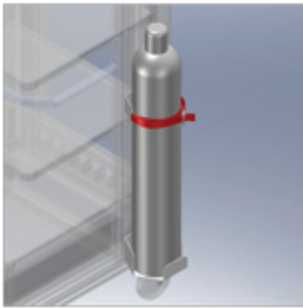

Accessory Highlights

Rear doors

Medical isolation transformer

External On/Off button

Gas tube holder

Rinsing bottle holder

Flame Red

Grey