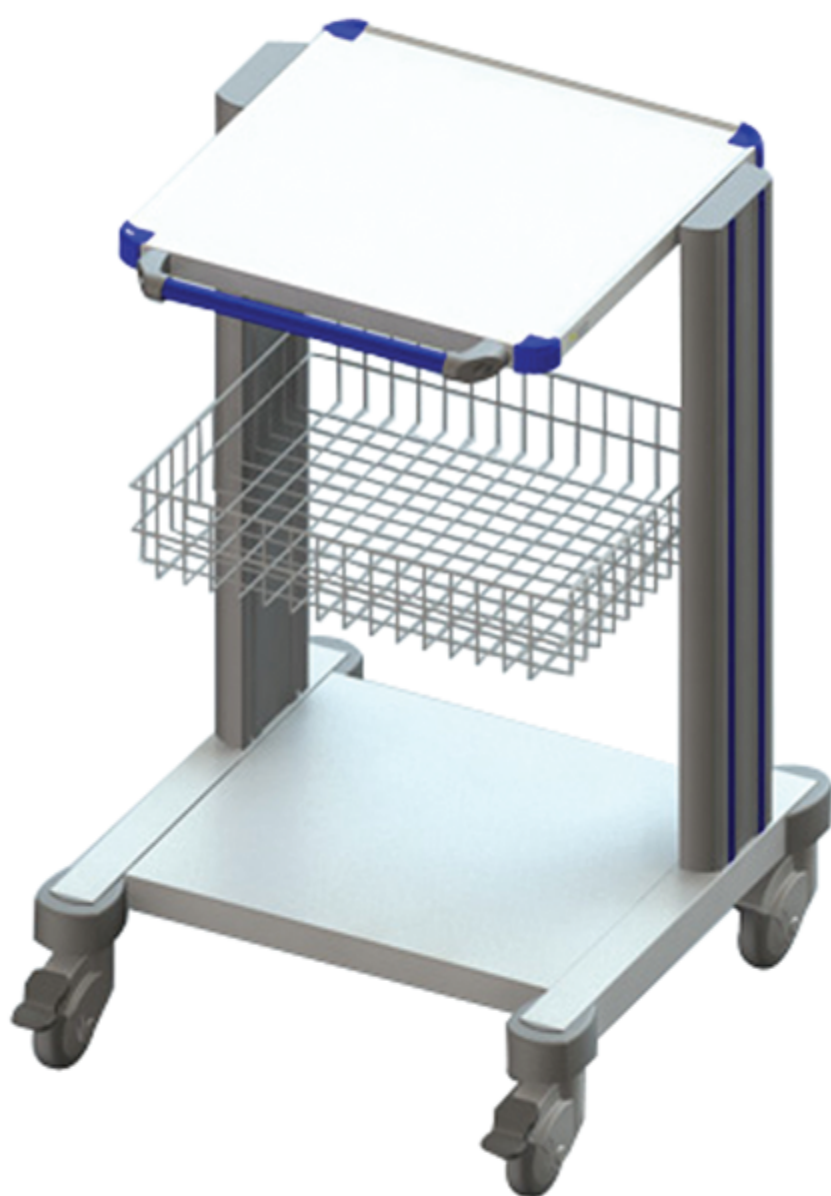

SOFTO LIGHT

LIGHT bse

LIGHT

Sheet steel and aluminium

Powder-coated

Grey / Ultramarine Blue / Flame Red / Purple Red / Yellow Green / Mint Green themes

Assembled delivery

LIGHT bse / LIGHT

General Standards

	Dimensions (mm w x d x h)	Load Capacity (static)
Shelf	487 x 487	45 kg
Mouse Pull-out (when applied)	210 x 180	15 kg
Basket	480 x 400	15 kg
Trolley	618 x 650 x 890	25 kg

Elevation

Total inner elevation (max.) : 615 mm

Caster Standard

	Diameter **	Load Capacity (dynamic)	Load Capacity (static)
Twin wheels	75 mm	70 kg	80 kg (320kg/total)
Single wheel	75 mm	70 kg	80 kg (320kg/total)

OPTIONS

Caster : dia. 100 mm
On/Off : Internal (Integrated) button
Power : 3000VA, 2-way, 3-way

Accessory Highlights

Rear doors

Medical isolation transformer

External On/Off button

Gas tube holder

Rinsing bottle holder

Flame Red

Grey