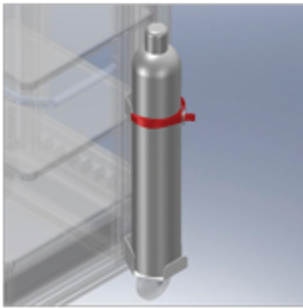

OPTIONS

Caster : dia. 100 mm
On/Off : Internal (Integrated) button
Power : 3000VA, 2-way, 3-way

Accessory Highlights

Rear doors

Medical isolation transformer

External On/Off button

Gas tube holder

Rinsing bottle holder